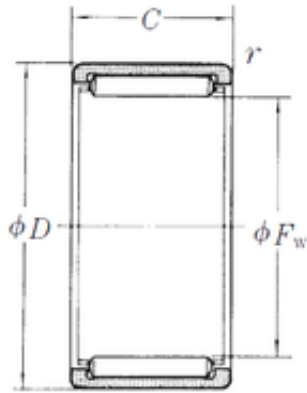

### NSK RLM2420 needle roller bearings

Bearing No. RLM2420

Size	24x31x20 mm
Bore Diameter	24 mm
Outer Diameter	31 mm
Width	20 mm
Fw	24 mm
D	31 mm
C	20 mm
r min.	0,5 mm
Weight	0,033 Kg
Basic dynamic load rating (C)	18,2 kN
Basic static load rating (C0)	28,1 kN

RLM2420 Bearing 2D drawings and 3D CAD models