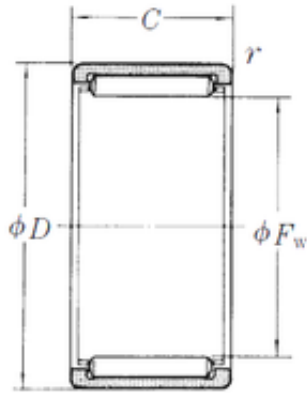

### NSK RLM2116 needle roller bearings

Bearing No. RLM2116

Size	21x29x16 mm
Bore Diameter	21 mm
Outer Diameter	29 mm
Width	16 mm
Fw	21 mm
D	29 mm
C	16 mm
r min.	0,5 mm
Weight	0,027 Kg
Basic dynamic load rating (C)	14,9 kN
Basic static load rating (C0)	18,5 kN

RLM2116 Bearing 2D drawings and 3D CAD models