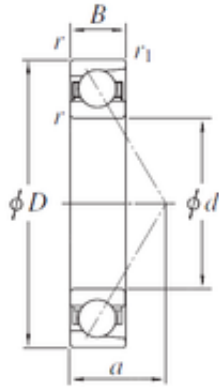

Bearing Electronic Instrument Co., Ltd.

KOYO 7052 angular contact ball bearings

Bearing No. 7052

Size	260x400x65 mm
Bore Diameter	260 mm
Outer Diameter	400 mm
Width	65 mm
d	260 mm
D	400 mm
B	65 mm
C	65 mm
Angle (°)	30 °
a	128,4 mm
r min.	4 mm
r1 min.	1,5 mm
da min.	278 mm
Da max.	382 mm
ra max.	3 mm
Weight	28,7 Kg
Basic dynamic load rating (C)	325 kN
Basic static load rating (C0)	478 kN
(Grease) Lubrication Speed	1500 r/min

7052 Bearing 2D drawings and 3D CAD models