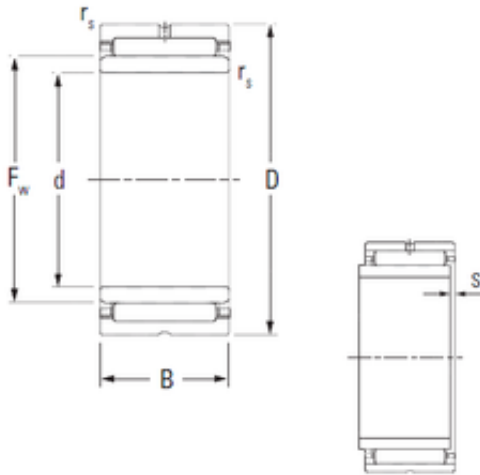

Bearing Electronic Instrument Co., Ltd.

KOYO NA6904 needle roller bearings

Bearing No. NA6904

Size	20x37x30 mm
Bore Diameter	20 mm
Outer Diameter	37 mm
Width	30 mm
d	20 mm
Fw	25 mm
D	37 mm
B	30 mm
C	30 mm
r5 min.	0,3 mm
S	1,5 mm
Weight	0,133 Kg
Basic dynamic load rating (C)	36,6 kN
Basic static load rating (C0)	51 kN
(Grease) Lubrication Speed	18000 r/min

NA6904 Bearing 2D drawings and 3D CAD models