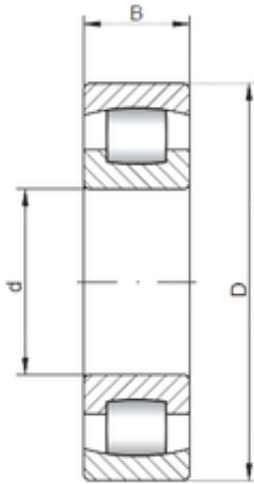

Bearing Electronic Instrument Co., Ltd.

ISO 20236 spherical roller bearings

Bearing No. 20236

Size	180x320x52 mm
Bore Diameter	180 mm
Outer Diameter	320 mm
Width	52 mm
d	180 mm
D	320 mm
B	52 mm
C	52 mm

20236 Bearing 2D drawings and 3D CAD models