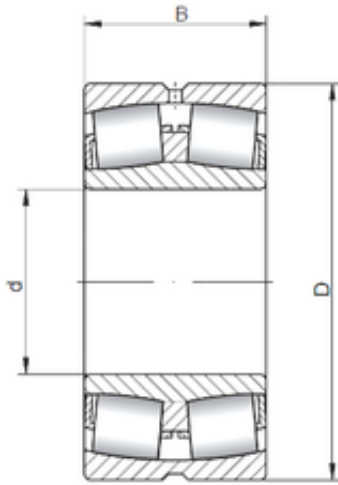

### ISO 24044W33 spherical roller bearings

Bearing No. 24044W33

Size	220x340x118 mm
Bore Diameter	220 mm
Outer Diameter	340 mm
Width	118 mm
d	220 mm
D	340 mm
B	118 mm
C	118 mm

24044W33 Bearing 2D drawings and 3D CAD models