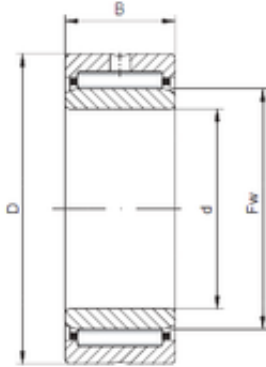

Bearing Electronic Instrument Co., Ltd.

ISO NA4906 needle roller bearings

Bearing No. NA4906

Size	30x47x17 mm
Bore Diameter	30 mm
Outer Diameter	47 mm
Width	17 mm
d	30 mm
Fw	35 mm
D	47 mm
B	17 mm
C	17 mm

NA4906 Bearing 2D drawings and 3D CAD models