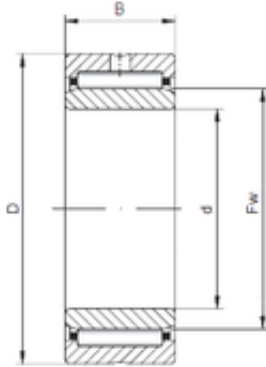

Bearing Electronic Instrument Co., Ltd.

ISO NK175/25 needle roller bearings

Bearing No. NK175/25

Size	75x105x25 mm
Bore Diameter	75 mm
Outer Diameter	105 mm
Width	25 mm
d	75 mm
Fw	85 mm
D	105 mm
B	25 mm
C	25 mm

NK175/25 Bearing 2D drawings and 3D CAD models